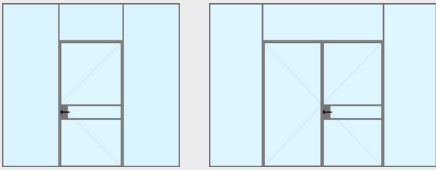

Doors and fixed glazing exceptionally slim

from 23 mm face width

flush-mounted doors

offset doors

fixed glazings

fixed glazing

flush-mounted door

offset door

Use in commercial settings – shop-in-shop solution.

Slimmest profiles for doors and fixed glazings

FROM 23 MM. forster presto XS system allows flush-mounted, offset doors and fixed glazings to be installed in interior spaces in a wide variety of ways. The slim profiles allow intricate designs to be constructed to create an elegant, timeless look, while the high transparency of the glass elements ensures plenty of light is admitted to create a sense of spaciousness and comfort.

Profiles with minimal face widths from 23 mm are available to create modern looks or designs that will fit well in protected historic buildings. The newly developed range of profiles, matching accessories and fittings are easy, convenient and very safe to use.

The unique steel profiles made of 100 % steel are particularly durable and environmentally friendly because they are completely recyclable.

Technical details

Material options	steel bright
Face width	door leaf with frame from 45 mm fixed glazings from 23 mm
Dimensions	Leaf height: up to 2400 mm Leaf width: 400–1200 mm Fixed glazing (W × H): unlimited × 3000 mm Max. panel size 2800 × 2500 mm
System features	aluminium and steel glazing beads in various sizes wet and dry glazing perfectly coordinated accessories