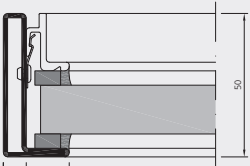

Doors and fixed glazing exceptionally slim

from 23 mm face width

flush-mounted doors

offset doors

fixed glazings

fixed glazing

flush-mounted door

offset door

Use in commercial settings – shop-in-shop solution.

Slimmest profiles for doors and fixed glazings

FROM 23 MM. forster presto XS system allows flush-mounted, offset doors and fixed glazings to be installed in interior spaces in a wide variety of ways. The slim profiles allow intricate designs to be constructed to create an elegant, timeless look, while the high transparency of the glass elements ensures plenty of light is admitted to create a sense of spaciousness and comfort.

Profiles with minimal face widths from 23 mm are available to create modern looks or designs that will fit well in protected historic buildings. The newly developed range of profiles, matching accessories and fittings are easy, convenient and very safe to use.

The unique steel profiles made of 100 % steel are particularly durable and environmentally friendly because they are completely recyclable.

Technical details

Material options	steel bright
Face width	door leaf with frame from 45 mm fixed glazings from 23 mm
Dimensions	Leaf height: up to 2400 mm Leaf width: 400–1200 mm Fixed glazing (W × H): unlimited × 3000 mm Max. panel size 2800 × 2500 mm
System features	aluminium and steel glazing beads in various sizes wet and dry glazing perfectly coordinated accessories