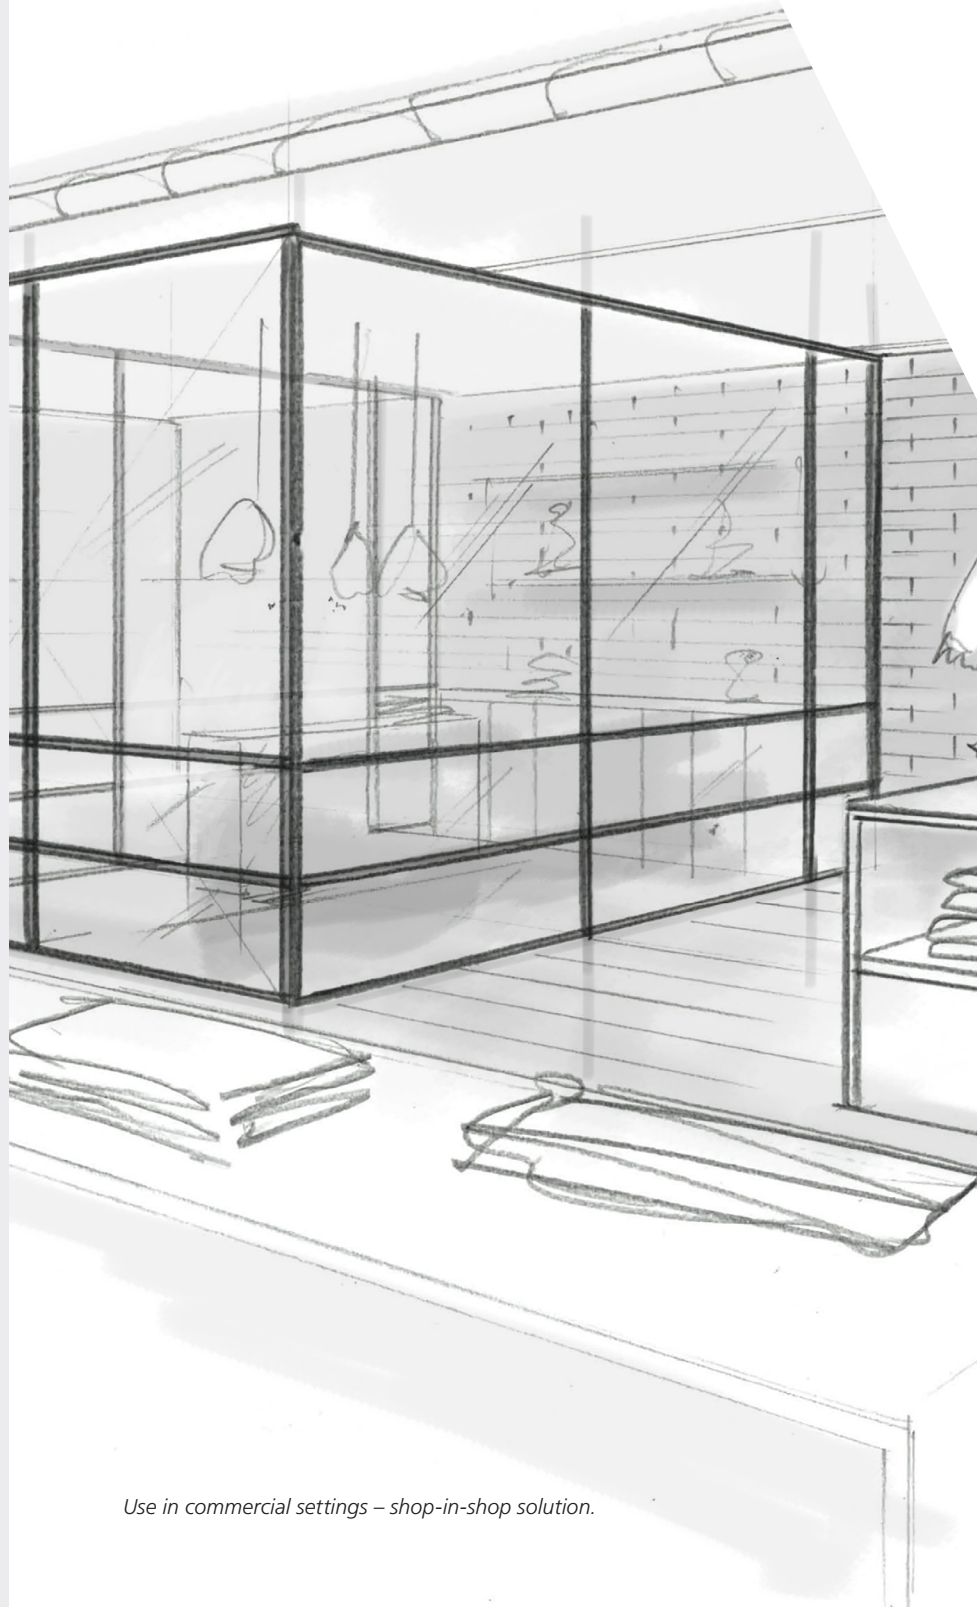

Doors and fixed glazing exceptionally slim

from 23 mm face width

flush-mounted doors

offset doors

fixed glazings

fixed glazing

flush-mounted door

offset door

Use in commercial settings – shop-in-shop solution.

Slimmest profiles for doors and fixed glazings

FROM 23 MM. forster presto XS system allows flush-mounted, offset doors and fixed glazings to be installed in interior spaces in a wide variety of ways. The slim profiles allow intricate designs to be constructed to create an elegant, timeless look, while the high transparency of the glass elements ensures plenty of light is admitted to create a sense of spaciousness and comfort.

Profiles with minimal face widths from 23 mm are available to create modern looks or designs that will fit well in protected historic buildings. The newly developed range of profiles, matching accessories and fittings are easy, convenient and very safe to use.

The unique steel profiles made of 100 % steel are particularly durable and environmentally friendly because they are completely recyclable.

Technical details

Material options	steel bright
Face width	door leaf with frame from 45 mm fixed glazings from 23 mm
Dimensions	Leaf height: up to 2400 mm Leaf width: 400–1200 mm Fixed glazing (W × H): unlimited × 3000 mm Max. panel size 2800 × 2500 mm
System features	aluminium and steel glazing beads in various sizes wet and dry glazing perfectly coordinated accessories