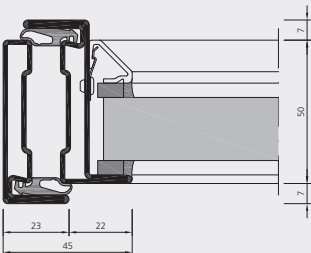

Doors and fixed glazing exceptionally slim

from 23 mm face width

flush-mounted doors

offset doors

fixed glazings

fixed glazing

flush-mounted door

offset door

Use in commercial settings – shop-in-shop solution.

Slimmest profiles for doors and fixed glazings

FROM 23 MM. forster presto XS system allows flush-mounted, offset doors and fixed glazings to be installed in interior spaces in a wide variety of ways. The slim profiles allow intricate designs to be constructed to create an elegant, timeless look, while the high transparency of the glass elements ensures plenty of light is admitted to create a sense of spaciousness and comfort.

Profiles with minimal face widths from 23 mm are available to create modern looks or designs that will fit well in protected historic buildings. The newly developed range of profiles, matching accessories and fittings are easy, convenient and very safe to use.

The unique steel profiles made of 100 % steel are particularly durable and environmentally friendly because they are completely recyclable.

Technical details

Material options	steel bright
Face width	door leaf with frame from 45 mm fixed glazings from 23 mm
Dimensions	Leaf height: up to 2400 mm Leaf width: 400–1200 mm Fixed glazing (W × H): unlimited × 3000 mm Max. panel size 2800 × 2500 mm
System features	aluminium and steel glazing beads in various sizes wet and dry glazing perfectly coordinated accessories