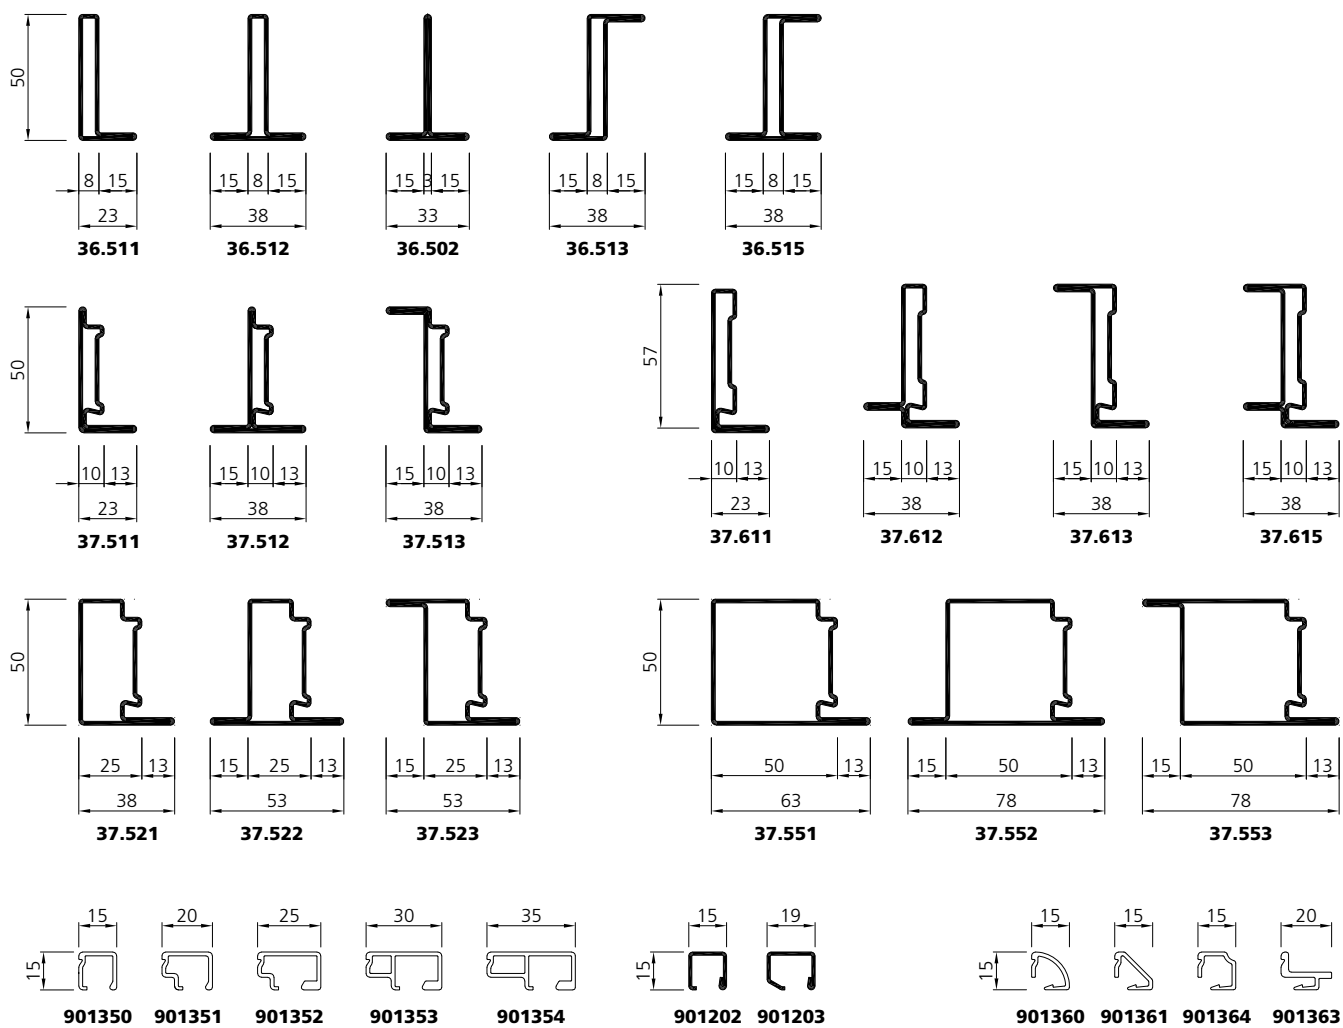

Profile overview