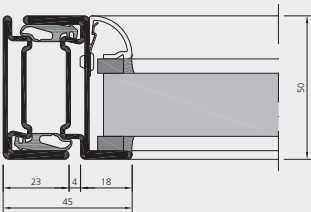

Doors and fixed glazing exceptionally slim

from 23 mm face width

flush-mounted doors

offset doors

fixed glazings

fixed glazing

flush-mounted door

offset door

Use in commercial settings – shop-in-shop solution.

Slimmest profiles for doors and fixed glazings

FROM 23 MM. forster presto XS system allows flush-mounted, offset doors and fixed glazings to be installed in interior spaces in a wide variety of ways. The slim profiles allow intricate designs to be constructed to create an elegant, timeless look, while the high transparency of the glass elements ensures plenty of light is admitted to create a sense of spaciousness and comfort.

Profiles with minimal face widths from 23 mm are available to create modern looks or designs that will fit well in protected historic buildings. The newly developed range of profiles, matching accessories and fittings are easy, convenient and very safe to use.

The unique steel profiles made of 100 % steel are particularly durable and environmentally friendly because they are completely recyclable.

Technical details

Material options	steel bright
Face width	door leaf with frame from 45 mm fixed glazings from 23 mm
Dimensions	Leaf height: up to 2400 mm Leaf width: 400–1200 mm Fixed glazing (W × H): unlimited × 3000 mm Max. panel size 2800 × 2500 mm
System features	aluminium and steel glazing beads in various sizes wet and dry glazing perfectly coordinated accessories