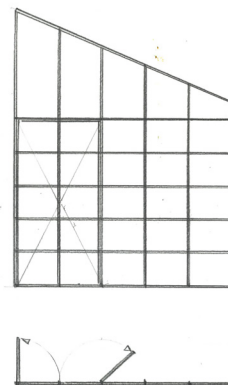

Profile overview